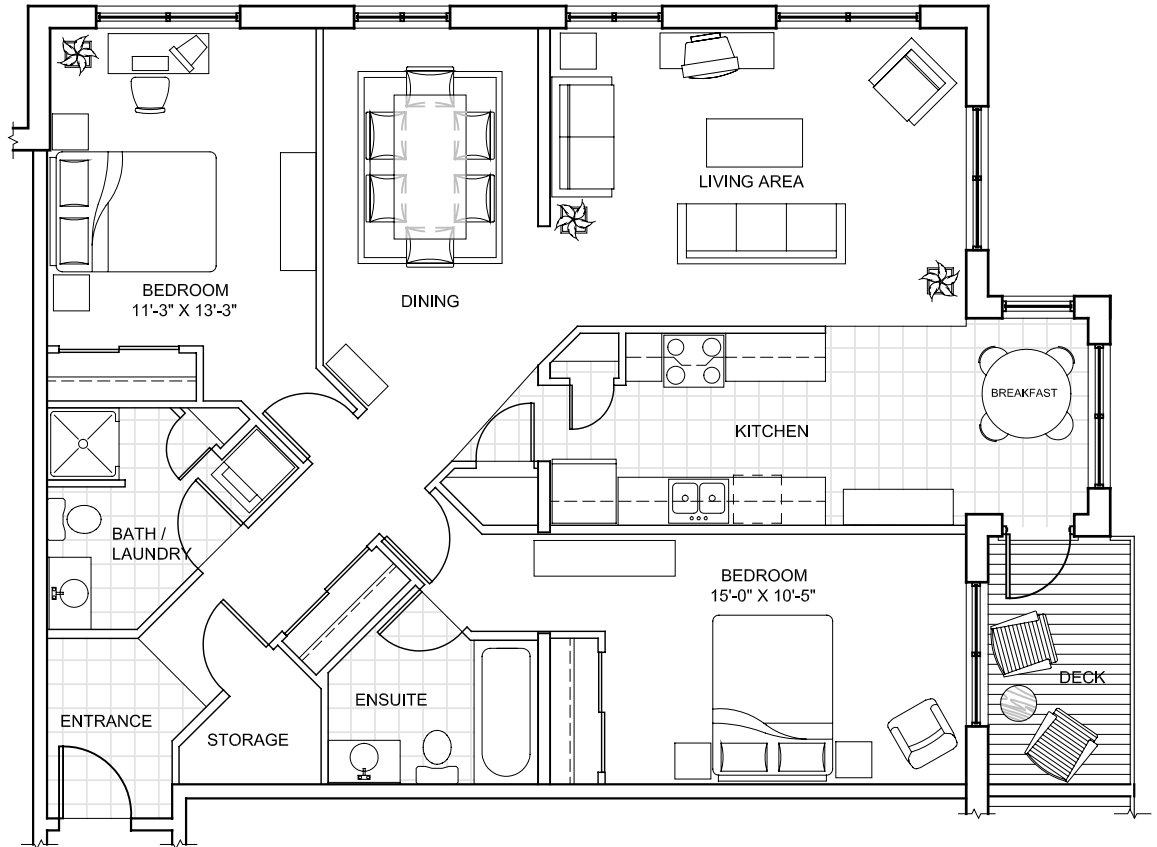

THE RESIDENCES AT
MONT BLANC

SUITES

105, 205, 305, 405
&
111, 211, 311, 411

(reflected mirror layout)

SUITE FEATURES

- 1354 Sq. ft.
- 2 BEDROOMS
- BREAKFAST NOOK
- DEN / DINING ROOM
- 2 BATHROOMS
- STORAGE ROOM
- GALLEY-STYLE KITCHEN
- 5 APPLIANCES
- 6 FOOT SOAKER TUB
- SHOWER STALL
- EXTERIOR DECK